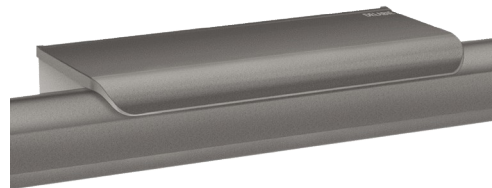

# Metallised anthracite shelf for grab bars for showers

Ref. 511922C

## DESCRIPTION

Metallised anthracite shelf for grab bars for showers - Ref. 511922C

Metallised anthracite shelf for grab bars, for showers.  
 Designer shelf for soap and shower gel for Be-Line® grab bars.  
 Installed against the wall, on the bar.  
 Anti-theft lock.  
 Ideal for shower gel or soap.  
 2 hooks for gloves.  
 30-year warranty.

## ADVANTAGES

Vandal-resistant: anti-theft locking screw

Easy to install

## TECHNICAL CHARACTERISTICS

Metallised anthracite shelf for grab bars for showers - Ref. 511922C

Height	71mm
Depth	70mm
Length	165mm
Norms	