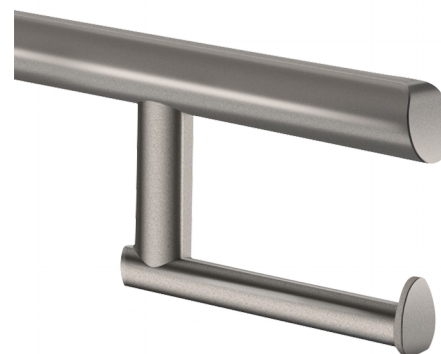

Be-Line® toilet roll holder for drop-down rails

Ref. 511965C

Toilet roll holder

DESCRIPTION

Be-Line® toilet roll holder for drop-down rails - Ref. 511965C

Toilet roll holder for Be-Line® drop-down support rails.
Toilet paper dispenser.
Metallised anthracite finish.
Can be installed without removing the drop-down rail.
30-year warranty.

ADVANTAGES

Easy to install without removing the rail

TECHNICAL CHARACTERISTICS

Be-Line® toilet roll holder for drop-down rails - Ref. 511965C

Height	104mm
Length	148mm
Finish	Metallised anthracite
Norms	
Warranty	